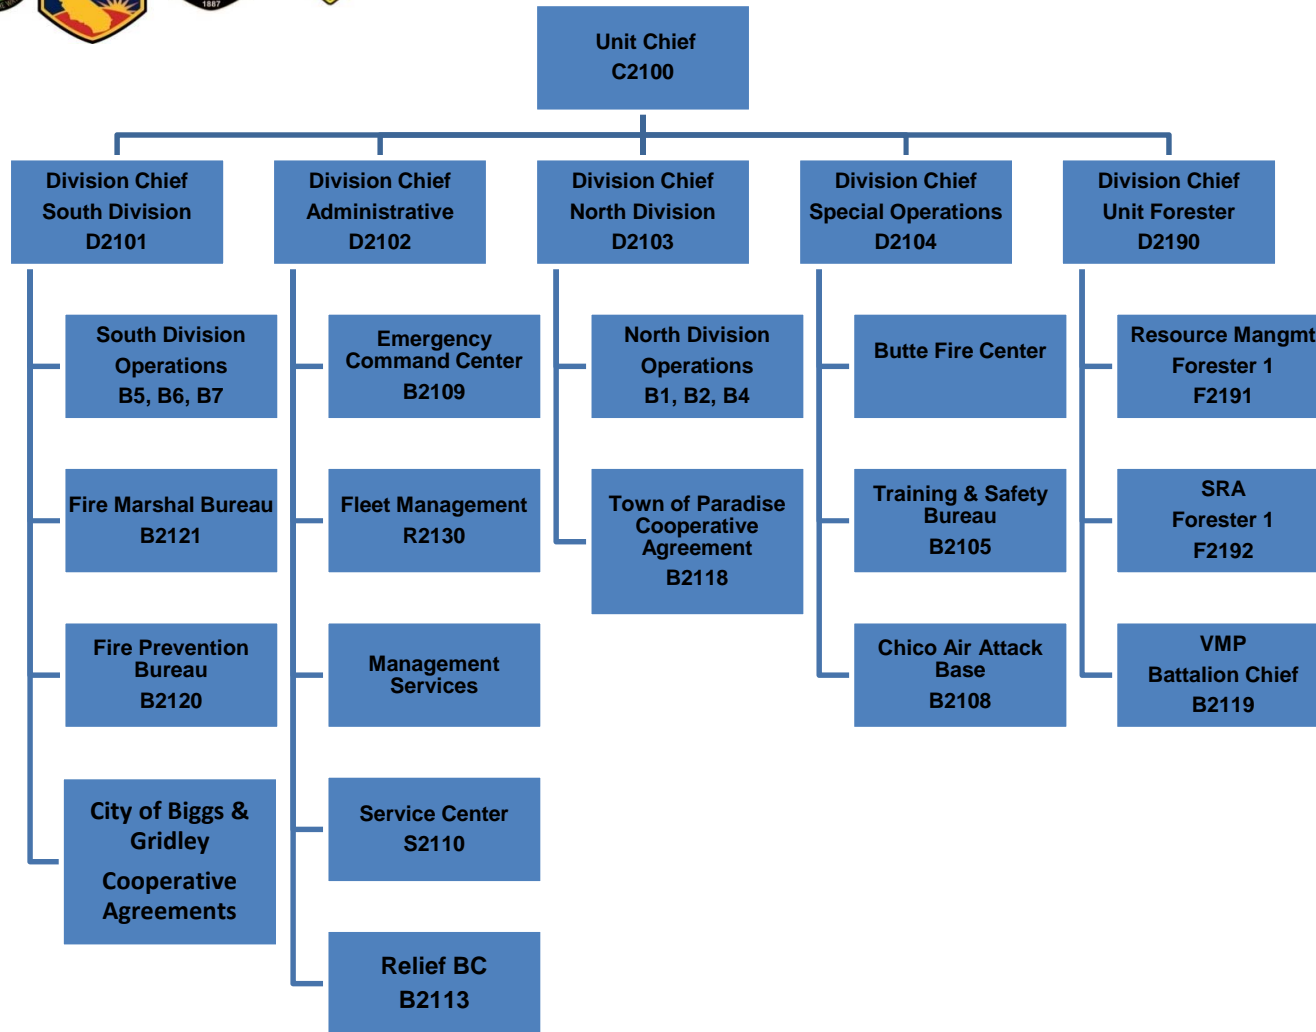

## CAL FIRE-Butte County Fire Department Executive Staff Organizational Chart

**Attachment 10.1**  
BCFD Org Chart (Rev. 01/01/17)